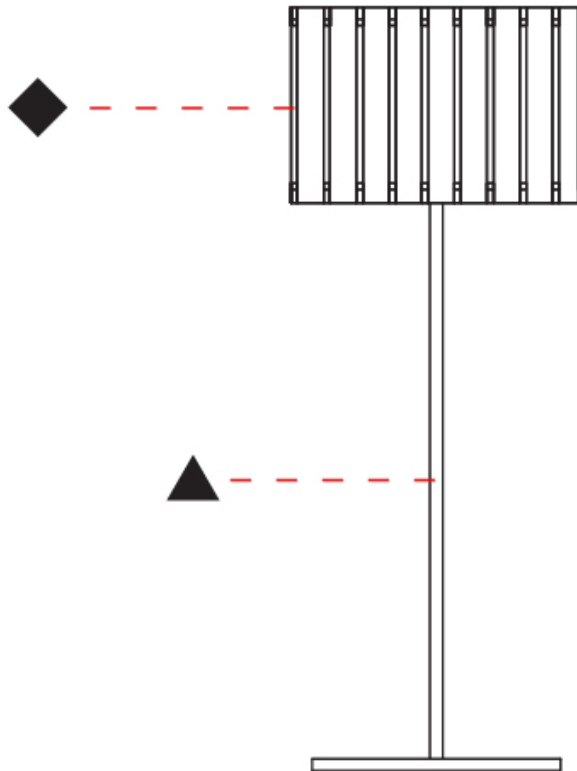

LUZ OCULTA WOOD PORTABLE

D54038-

PROJECT

TYPE

SPECIFIER

QUANTITY

DATE

D