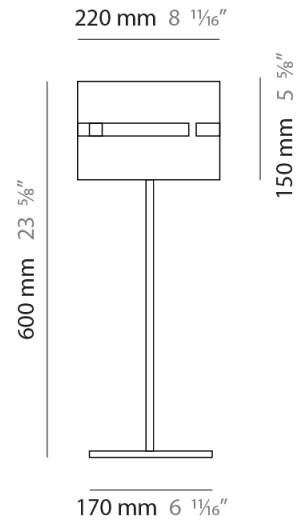

PROJECT	_____
TYPE	_____
SPECIFIER	_____
QUANTITY	_____
DATE	_____

LUZ OCULTA METAL PORTABLE

D54025-

base number   Finish
Options

1. To build a product code in our configurator select the specify button on the base model # product page
2. To build a manual product code on this datasheet choose from the options listed below in blue font and add the suffix to the base model #

GENERAL

Series: Luz Oculta
Subseries: Luz Oculta Metal
Brand: Fambuena
Division: Design
Mounting Type: Portable
Mounting Location: Table
Subcategory: Table

PHYSICAL

Shape: Cylinder
Diameter (mm): 220
Diameter (in): 8 ¹¹/₁₆
Height (mm): 600
Height (in): 23 ⁵/₈
Light Distribution: Direct / Indirect
Fixture Finish: [BRA](#) / [BRZ](#) / [ABR](#)
Fixture Material: Metal
Upon Request: Bolt Down

ELECTRICAL

Number of Lamps: 1
Lamp Type: LED Retrofit
Lamp Shape: B10
Bulb Included: Bulb Not Included
Max. Wattage Per Lamp (W): 4
Lamp Base: E12
Input Voltage (V): 120

LED

OPTICAL

RATINGS AND CERTIFICATIONS

Certified By: Certified for North American Standards
IP rating: IP20