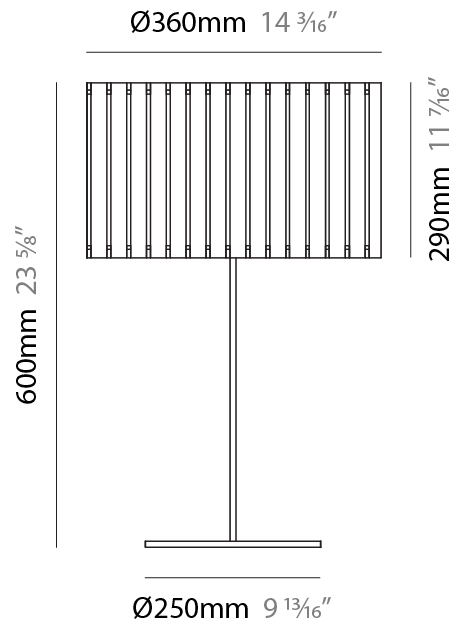

LUZ OCULTA WOOD PORTABLE

D54036-

base number   Finish Options   Finish Options

1. To build a product code in our configurator select the specify button on the base model # product page
2. To build a manual product code on this datasheet choose from the options listed below in blue font and add the suffix to the base model #

GENERAL

Series: Luz Oculta
Subseries: Luz Oculta Wood
Brand: Fambuena
Division: Design
Mounting Type: Portable
Mounting Location: Table
Subcategory: Table

PHYSICAL

Shape: Cylinder
Diameter (mm): 360
Diameter (in): 14 ³/₁₆
Height (mm): 600
Height (in): 23 ⁵/₈
Light Distribution: Direct / Indirect
Fixture Finish: DOW / NAT
Holder Finish: BRA / BRZ
Fixture Material: Metal / Wood
Upon Request: Bolt Down

ELECTRICAL

Number of Lamps: 1
Lamp Type: LED Retrofit
Lamp Shape: A19
Bulb Included: Bulb Not Included
Max. Wattage Per Lamp (W): 7
Lamp Base: E26
Input Voltage (V): 120
Upon Request: 277Vac / GU24

LED

OPTICAL

RATINGS AND CERTIFICATIONS

Certified By: CSA Certified to UL and CSA Standards
IP rating: IP20