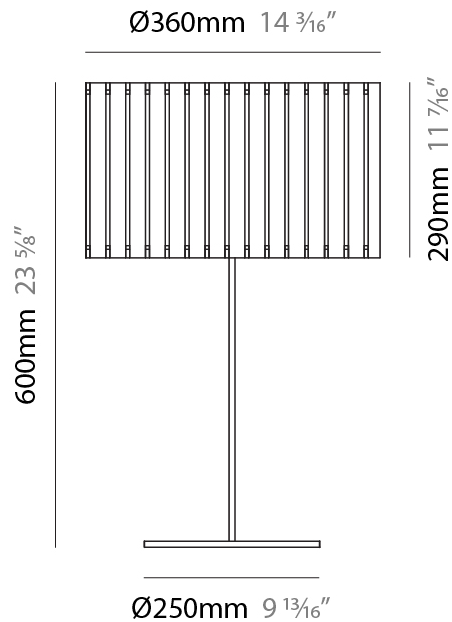

LUZ OCULTA WOOD PORTABLE

D54036- -

base number   Finish Options   Finish Options

1. To build a product code in our configurator select the specify button on the base model # product page
2. To build a manual product code on this datasheet choose from the options listed below in blue font and add the suffix to the base model #

GENERAL

Series: Luz Oculta
Subseries: Luz Oculta Wood
Brand: Fambuena
Division: Design
Mounting Type: Portable
Mounting Location: Table
Subcategory: Table

PHYSICAL

Shape: Cylinder
Diameter (mm): 360
Diameter (in): 14 ³/₁₆
Height (mm): 600
Height (in): 23 ⁵/₈
Light Distribution: Direct / Indirect
Fixture Finish: [DOW / NAT](#)
Holder Finish: BRA / BRZ
Fixture Material: Metal / Wood
Upon Request: Bolt Down

ELECTRICAL

Number of Lamps: 1
Lamp Type: LED Retrofit
Lamp Shape: A19
Bulb Included: Bulb Not Included
Max. Wattage Per Lamp (W): 7
Lamp Base: E26
Input Voltage (V): 120
Upon Request: 277Vac / GU24

LED

OPTICAL

RATINGS AND CERTIFICATIONS

Certified By: CSA Certified to UL and CSA Standards
IP rating: IP20