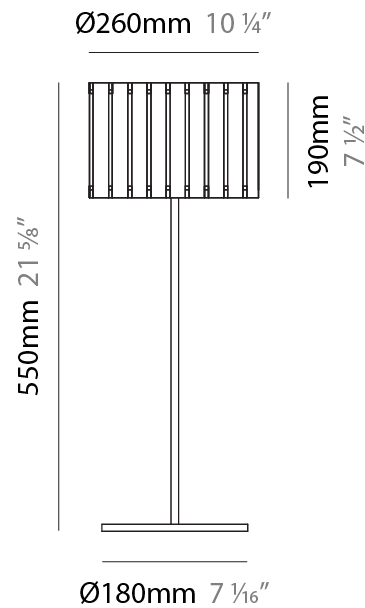

PROJECT
TYPE
SPECIFIER
QUANTITY
DATE

LUZ OCULTA WOOD PORTABLE

D54038- -

base number	Finish Options	Finish Options

1. To build a product code in our configurator select the specify button on the base model # product page
2. To build a manual product code on this datasheet choose from the options listed below in blue font and add the suffix to the base model #

GENERAL

Series: Luz Oculta
Subseries: Luz Oculta Wood
Brand: Fambuena
Division: Design
Mounting Type: Portable
Mounting Location: Table
Subcategory: Table

PHYSICAL

Shape: Cylinder
Diameter (mm): 260
Diameter (in): 10 ¼
Height (mm): 550
Height (in): 21 ⅝
Light Distribution: Direct / Indirect
Fixture Finish: DOW / NAT
Holder Finish: BRA / BRZ
Fixture Material: Metal / Wood
Upon Request: Bolt Down

ELECTRICAL

Number of Lamps: 1
Lamp Type: LED Retrofit
Lamp Shape: B10
Bulb Included: Bulb Not Included
Max. Wattage Per Lamp (W): 4
Lamp Base: E12
Input Voltage (V): 120

LED

OPTICAL

RATINGS AND CERTIFICATIONS

Certified By: Certified for North American Standards
IP rating: IP20