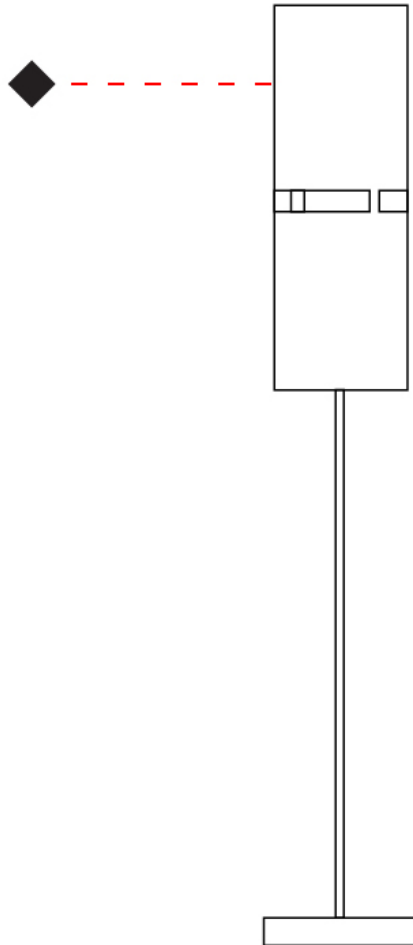

LUZ OCULTA METAL PORTABLE

D54027-

PROJECT

TYPE

SPECIFIER

QUANTITY

DATE

D