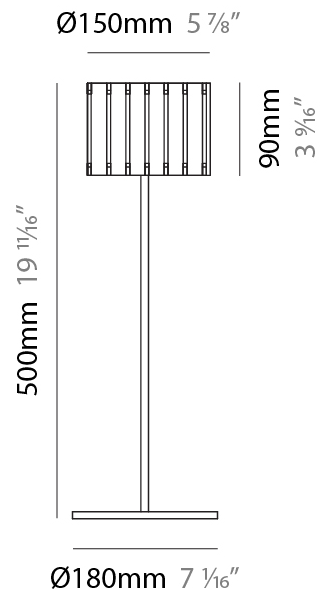

PROJECT	
TYPE	
SPECIFIER	
QUANTITY	
DATE	

LUZ OCULTA WOOD PORTABLE

D54040- -

base number	Finish Options	Finish Options

1. To build a product code in our configurator select the specify button on the base model # product page
2. To build a manual product code on this datasheet choose from the options listed below in blue font and add the suffix to the base model #

GENERAL

Series: Luz Oculta
Subseries: Luz Oculta Wood
Brand: Fambuena
Division: Design
Mounting Type: Portable
Mounting Location: Table
Subcategory: Table

PHYSICAL

Shape: Cylinder
Diameter (mm): 150
Diameter (in): 5 7/8
Height (mm): 500
Height (in): 19 11/16
Light Distribution: Direct / Indirect
Fixture Finish: [DOW / NAT](#)
Holder Finish: BRA / BRZ
Fixture Material: Metal / Wood
Upon Request: Bolt Down

ELECTRICAL

Number of Lamps: 1
Lamp Type: LED Retrofit
Lamp Shape: T4
Bulb Included: Bulb Not Included
Max. Wattage Per Lamp (W): 3
Lamp Base: G9
Input Voltage (V): 120

LED

OPTICAL

RATINGS AND CERTIFICATIONS

Certified By: Certified for North American Standards
IP rating: IP20