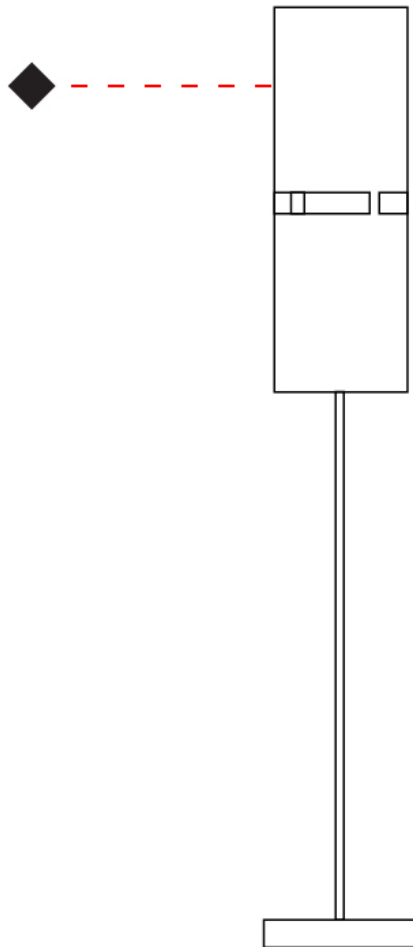

LUZ OCULTA METAL PORTABLE

D54027-

PROJECT
TYPE
SPECIFIER
QUANTITY
DATE